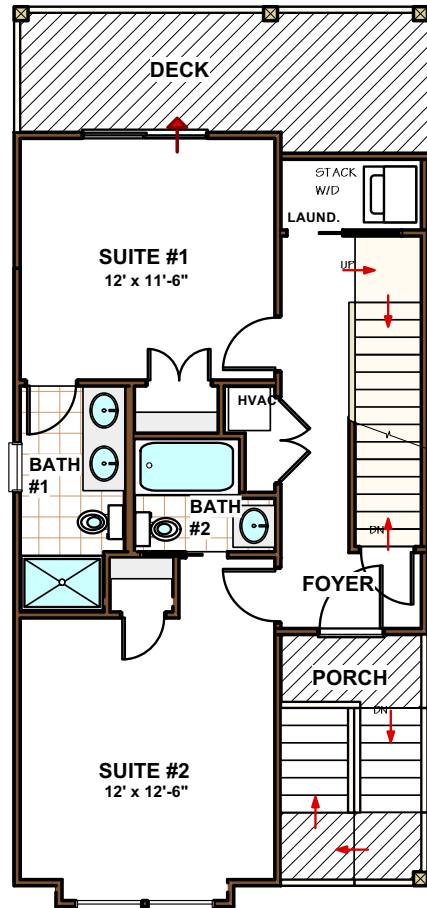

THE ASHEVILLE

2 STORY • 2 BEDROOM • 2 ½ BATH • 1294 SQFT

GROUND FLOOR

FIRST FLOOR

SECOND FLOOR

Premium Kitchen Option

Gourmet Kitchen Option