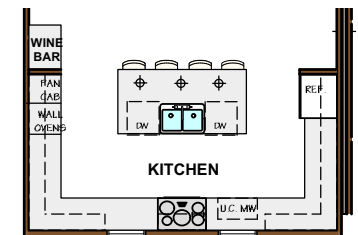

THE ASHEVILLE

2 STORY • 2 BEDROOM • 2 ½ BATH • 1294 SQFT

GROUND FLOOR

FIRST FLOOR

SECOND FLOOR

Premium Kitchen Option

Gourmet Kitchen Option