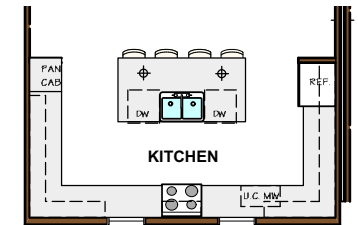

THE ASHEVILLE

2 STORY • 2 BEDROOM • 2 ½ BATH • 1294 SQFT

GROUND FLOOR

FIRST FLOOR

SECOND FLOOR

Premium Kitchen Option

Gourmet Kitchen Option