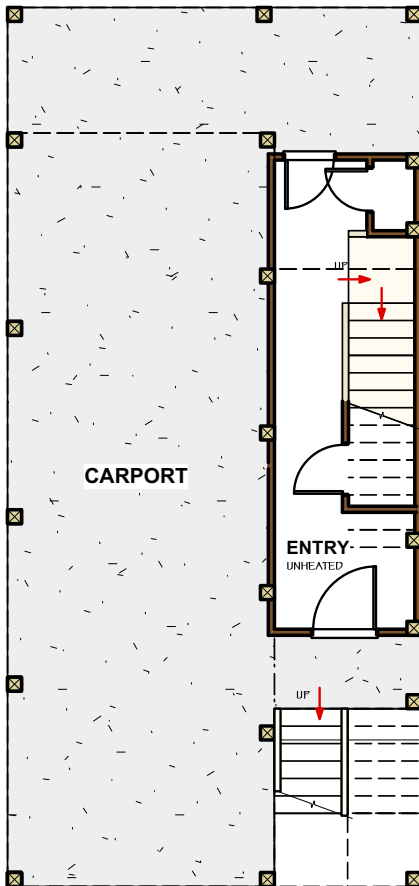

THE ASHEVILLE

2 STORY • 2 BEDROOM • 2 ½ BATH • 1294 SQFT

GROUND FLOOR

FIRST FLOOR

SECOND FLOOR

Premium Kitchen Option

Gourmet Kitchen Option