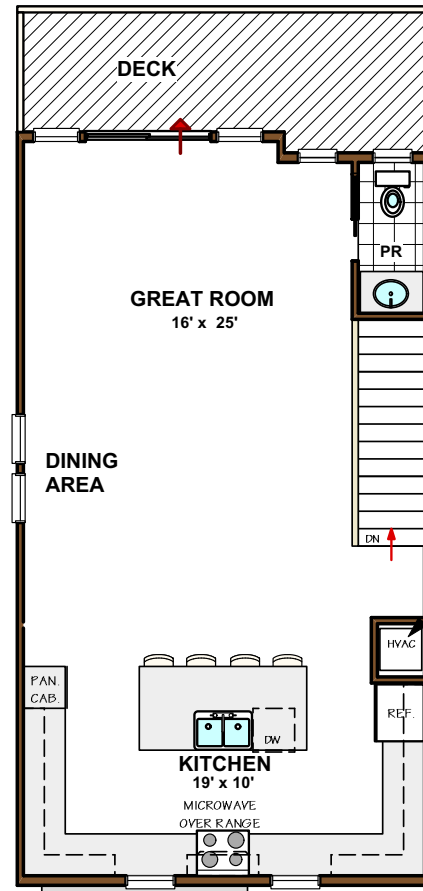

THE ASHEVILLE

2 STORY • 2 BEDROOM • 2 ½ BATH • 1294 SQFT

GROUND FLOOR

FIRST FLOOR

SECOND FLOOR

Premium Kitchen Option

Gourmet Kitchen Option